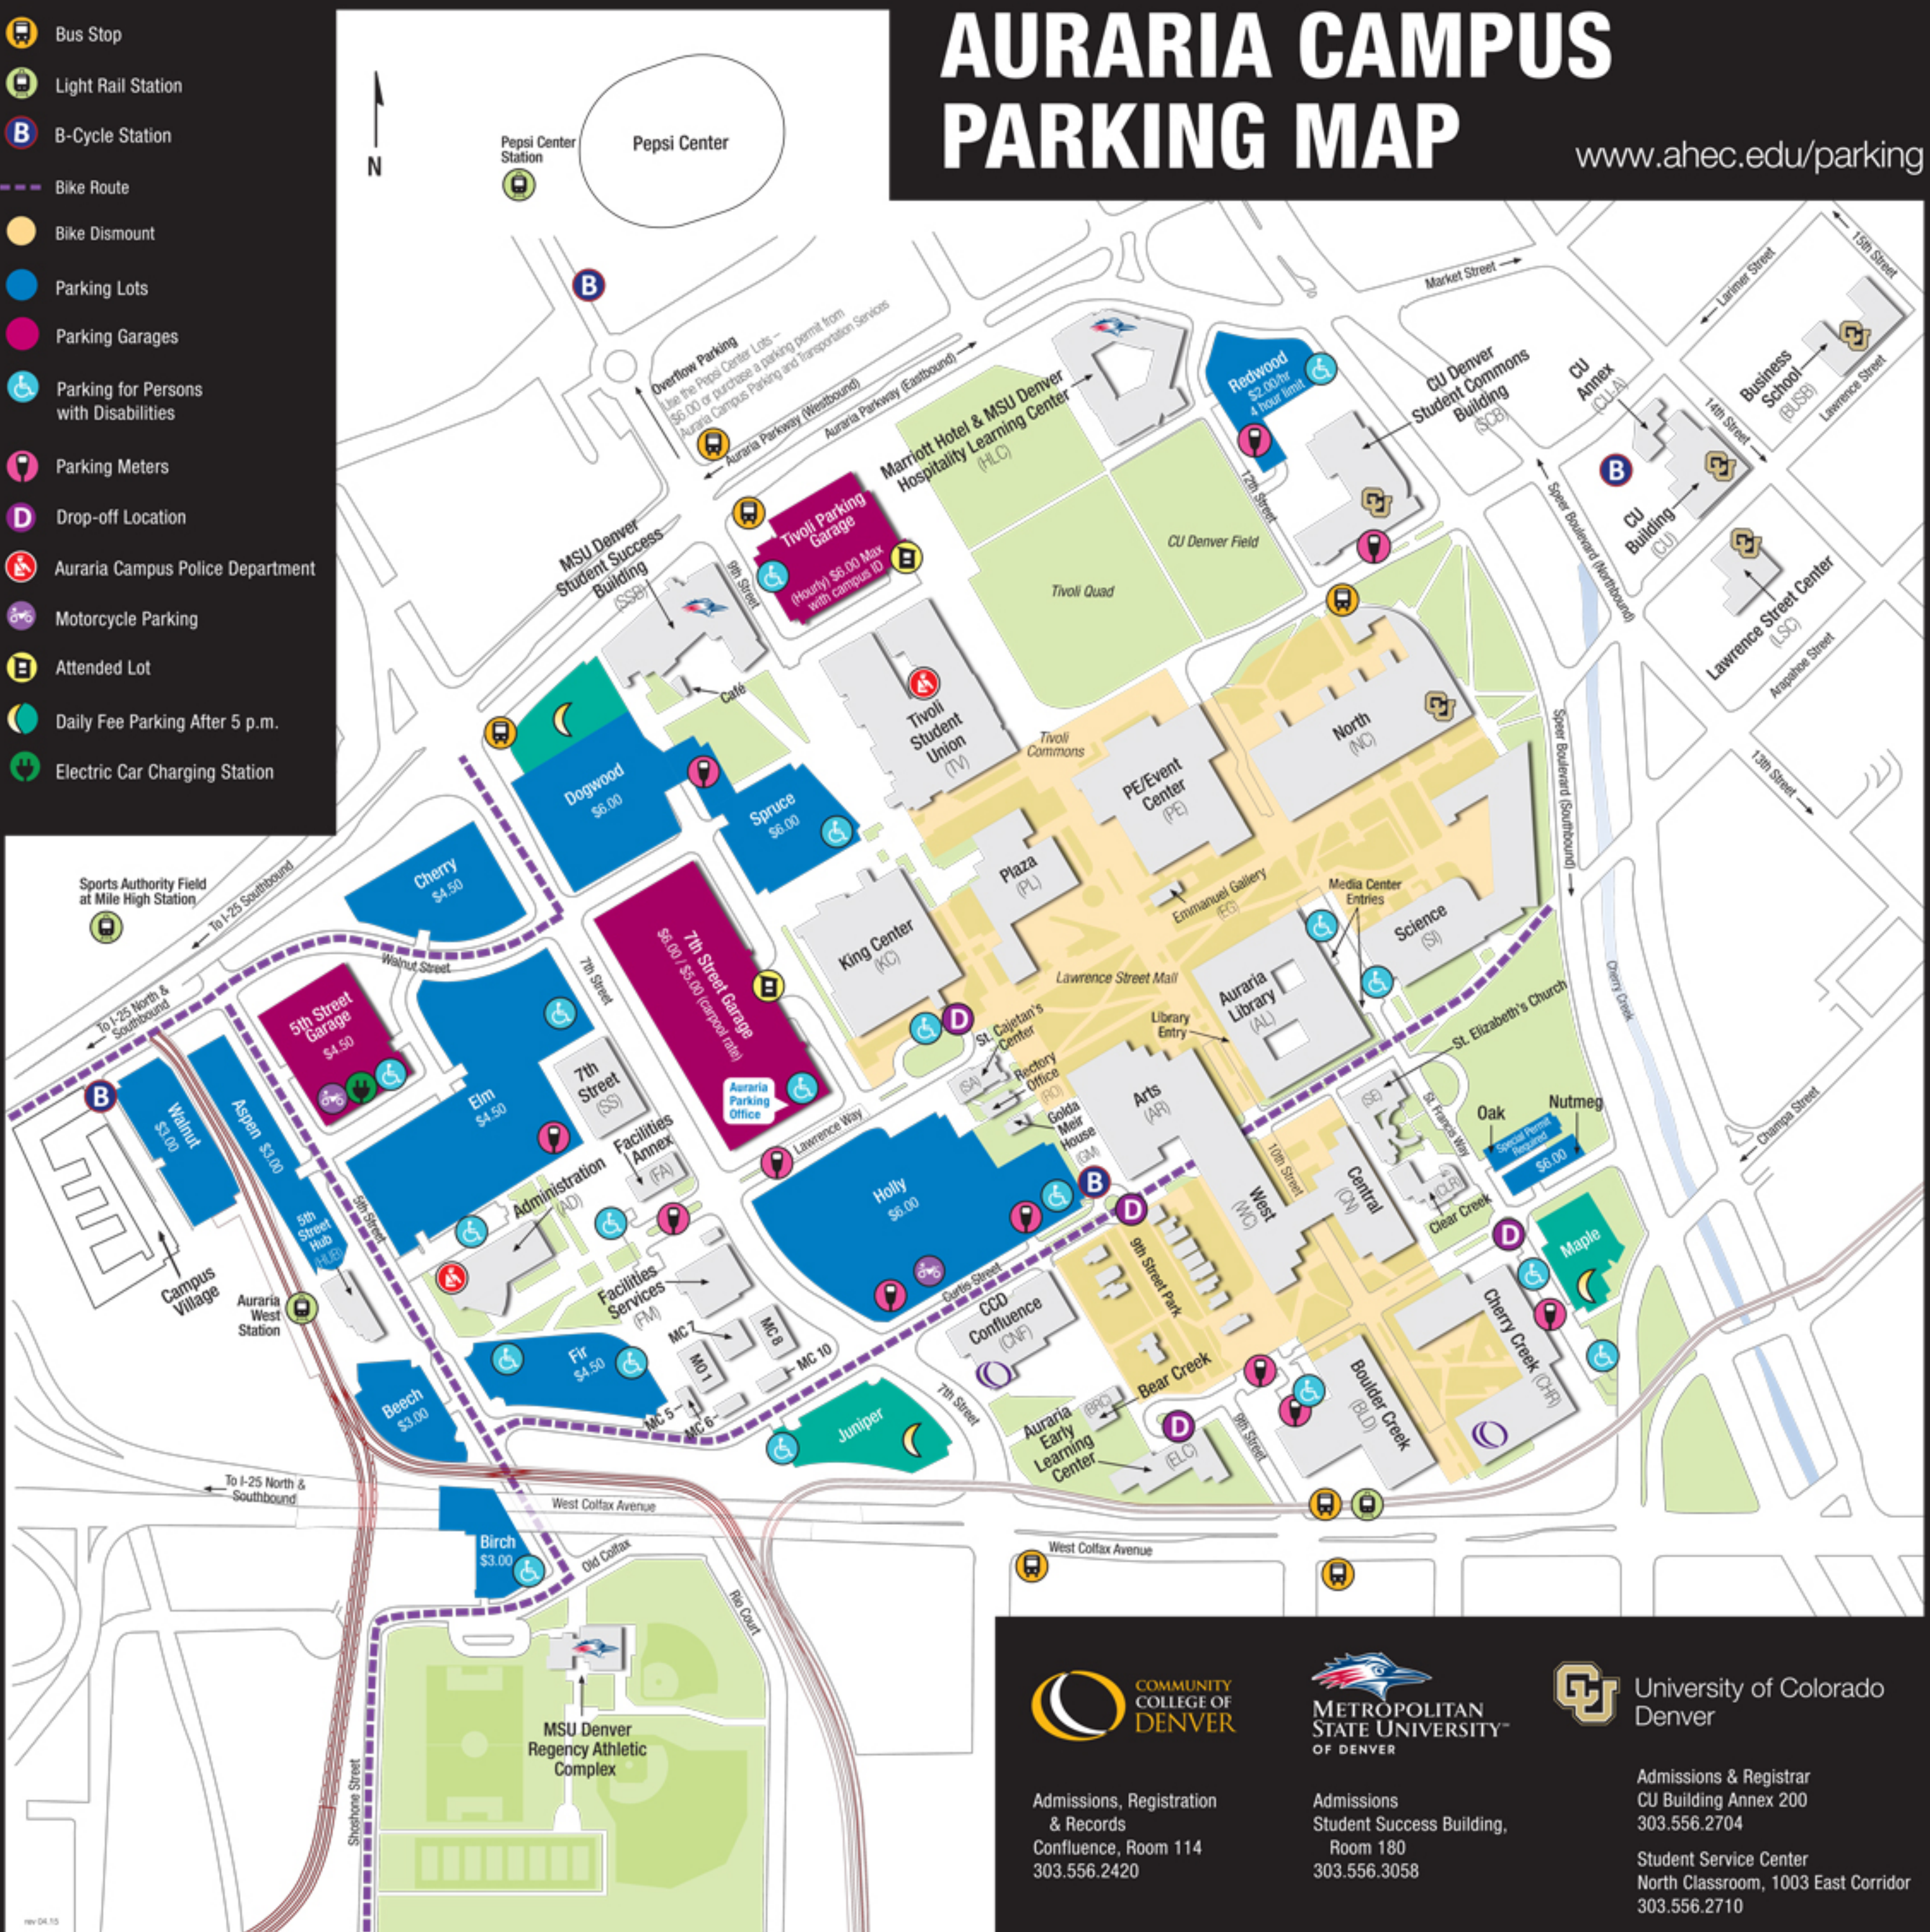

AURARIA CAMPUS PARKING MAP

www.ahec.edu/parking

-  Bus Stop
-  Light Rail Station
-  B-Cycle Station
-  Bike Route
-  Bike Dismount
-  Parking Lots
-  Parking Garages
-  Parking for Persons with Disabilities
-  Parking Meters
-  Drop-off Location
-  Auraria Campus Police Department
-  Motorcycle Parking
-  Attended Lot
-  Daily Fee Parking After 5 p.m.
-  Electric Car Charging Station

Admissions, Registration & Records
Confluence, Room 114
303.556.2420

Admissions
Student Success Building,
Room 180
303.556.3058

Admissions & Registrar
CU Building Annex 200
303.556.2704
Student Service Center
North Classroom, 1003 East Corridor
303.556.2710